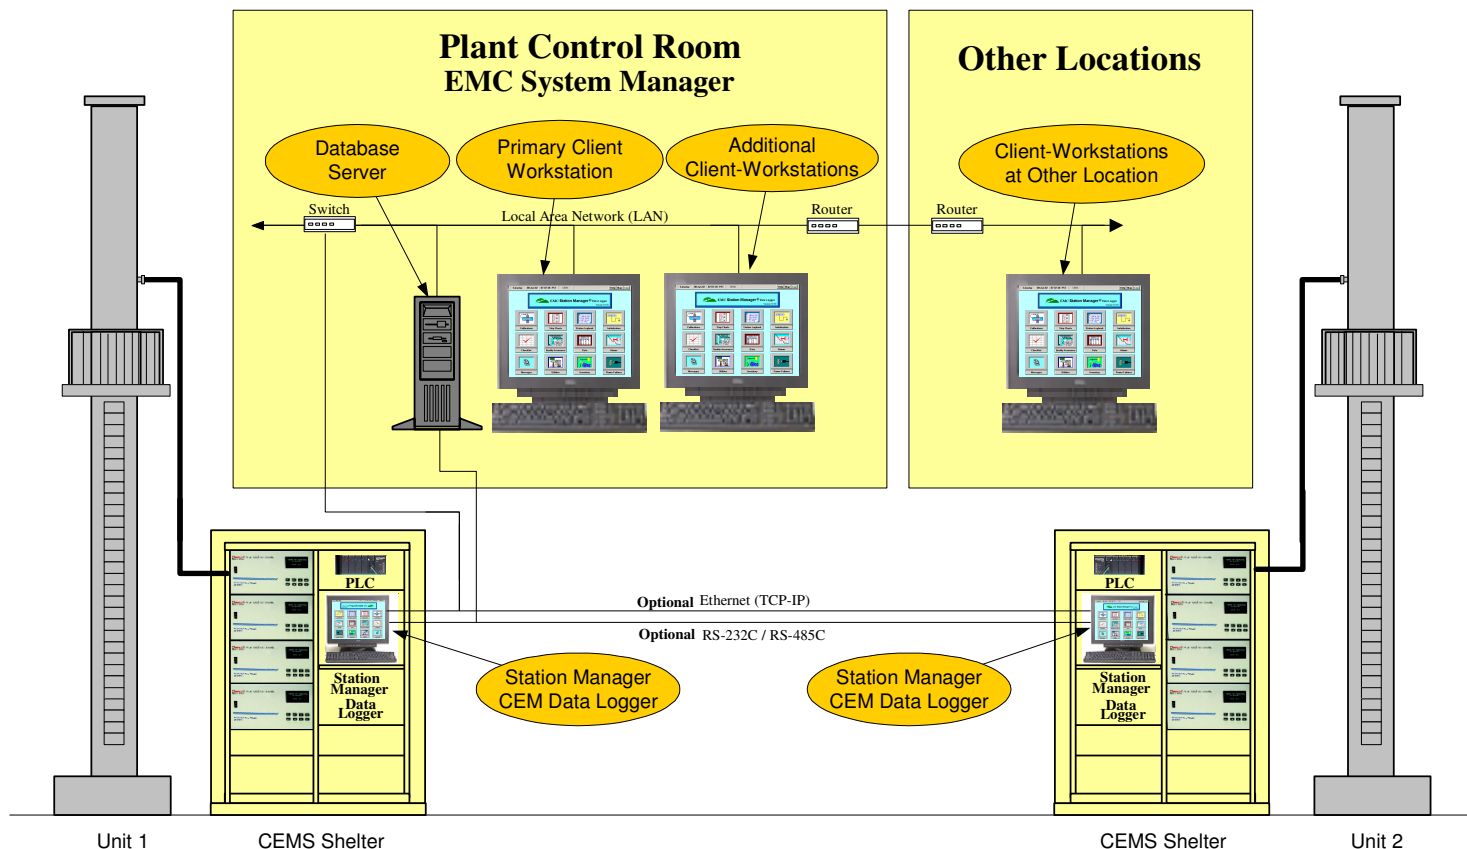

EMC System Manager[®]

CEMS Control Room System

CEMS Data Acquisition System (DAS) Central Display & Reporting System

Key Features

- System Manager is a Plant Control Room CEMS Display & Reporting System
- System Manager retrieves data from EMC Station Manager CEM data loggers
- Connects to data loggers through RS-232C/RS-485C, Ethernet (TCP-IP), or Radio Links
- Extensive selection of CEMS Compliance Reports and Data Reports
- Data Editor, Edit Trail Program, QA Programs, Alarms, & Trend Display
- CEMS data stored in a Microsoft SQL Server®, Access®, or Oracle® Database
- Operate Client-Workstations anywhere on the Plant LAN or WAN

Specifications

- **Configuration:** System Manager operates on a Plant LAN, WAN, or a Stand-Alone PC
- **Client-Workstation PC:** Intel Pentium, 128-256 MB RAM, Windows 98, 2000, XP, 17-19" Monitor
- **Database Server:** Intel Pentium, 2 GHz, 512 MB RAM, 40-160 GB Hard Disk, Windows 2000/3
- **Printers:** Standard Windows Ink Jet or Laser Printers
- **Data Backup:** Standard Tape Backup Systems, CD-RW, or DVD
- **Database Programs:** Microsoft SQL Server 2000 or Oracle 8i, 9i
- **Windows Compatible Database:** Oracle 8i, 9i, Microsoft SQL Server 2000