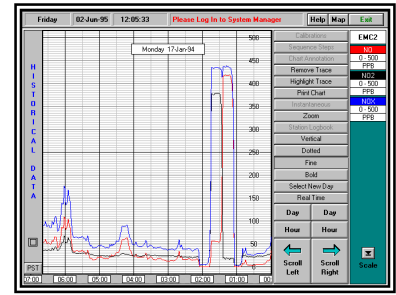

EMC System Manager[®]

CEMS Control Room System

CEMS Data Acquisition System (DAS) Central Display & Reporting System

Key Features

- System Manager is a Plant Control Room CEMS Display & Reporting System
- System Manager retrieves data from EMC Station Manager CEM data loggers
- Connects to data loggers through RS-232C/RS-485C, Ethernet (TCP-IP), or Radio Links
- Extensive selection of CEMS Compliance Reports and Data Reports
- Data Editor, Edit Trail Program, QA Programs, Alarms, & Trend Display
- CEMS data stored in a Microsoft SQL Server®, Access®, or Oracle® Database
- Operate Client-Workstations anywhere on the Plant LAN or WAN

System Manager Screen Displays

System Manager CEMS Reports

Daily Calibration Summary
 Date: Wednesday, 11 September 2001
 Location: 13047 Road 24, Maricopa, CA, 95027

I-Hour Averages
 Location: 13047 Road 24, Maricopa, CA, 95027