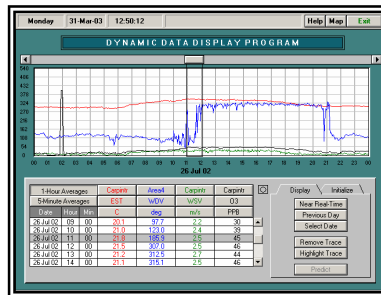

EMC System Manager[®]

CEMS Control Room System

CEMS Data Acquisition System (DAS) Central Display & Reporting System

Key Features

- System Manager is a Plant Control Room CEMS Display & Reporting System
- System Manager retrieves data from EMC Station Manager CEM data loggers
- Connects to data loggers through RS-232C/RS-485C, Ethernet (TCP-IP), or Radio Links
- Extensive selection of CEMS Compliance Reports and Data Reports
- Data Editor, Edit Trail Program, QA Programs, Alarms, & Trend Display
- CEMS data stored in a Microsoft SQL Server®, Access®, or Oracle® Database
- Operate Client-Workstations anywhere on the Plant LAN or WAN

System Manager Screen Displays

System Manager CEMS Reports

Daily Calibration Summary
 Date: Wednesday, 11 September 2001
 Location: 13047 Road 24, Maricopa, CA, 95027

I-Hour Averages
 Location: 13047 Road 24, Maricopa, CA, 95027